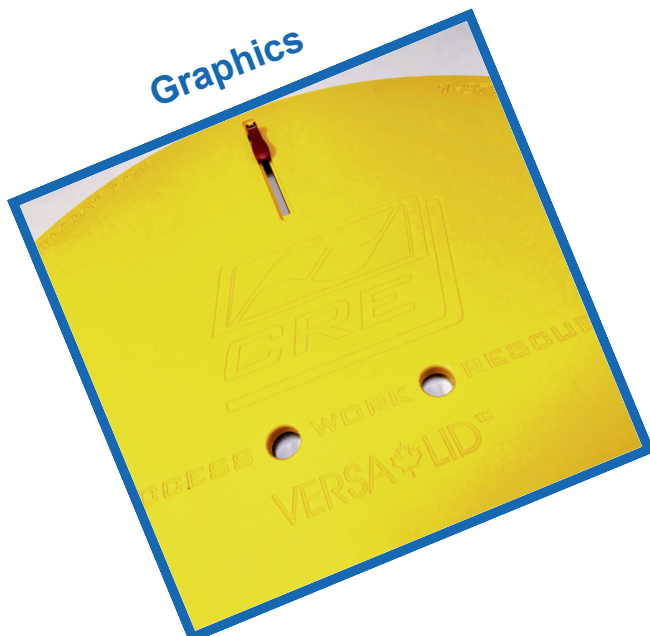

VERSA LID™

U-TECK has developed a new product in the Safe-T Lid line. The VERSA LID allows you to have multiple sized lids all in one compact lid, saving storage space. The Versa Lid only weighs 36 lbs. and is 40" in diameter. It will fit any opening from 27.5" to 38.5", and has 2 carry handles and 2 finger openings to allow for easy positioning and removal.

Features:

- Available for use with Manholes or Handholes
- Made from high impact resistant polyethylene
- Environmentally stabilized to resist fading
- Lightweight and easily stored

Instructions for placement:

1. Place the VERSA-LID over the opening near the center.
2. Unlock (2) Cam Lock Levers.
3. Slide levers outward until spacers (Fishtails) are in contact with the manhole ring.
4. Lock Cam Levers to secure Versa Lid into place.