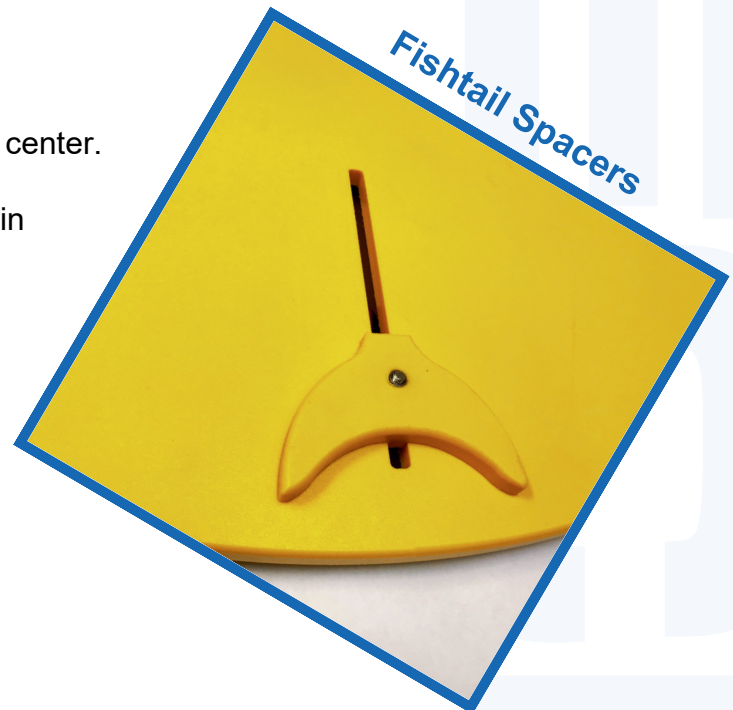

VERSA LID™

U-TECK has developed a new product in the Safe-T Lid line. The VERSA LID allows you to have multiple sized lids all in one compact lid, saving storage space. The Versa Lid only weighs 36 lbs. and is 40" in diameter. It will fit any opening from 27.5" to 38.5", and has 2 carry handles and 2 finger openings to allow for easy positioning and removal.

Features:

- Available for use with Manholes or Handholes
- Made from high impact resistant polyethylene
- Environmentally stabilized to resist fading
- Lightweight and easily stored

Instructions for placement:

1. Place the VERSA-LID over the opening near the center.
2. Unlock (2) Cam Lock Levers.
3. Slide levers outward until spacers (Fishtails) are in contact with the manhole ring.
4. Lock Cam Levers to secure Versa Lid into place.