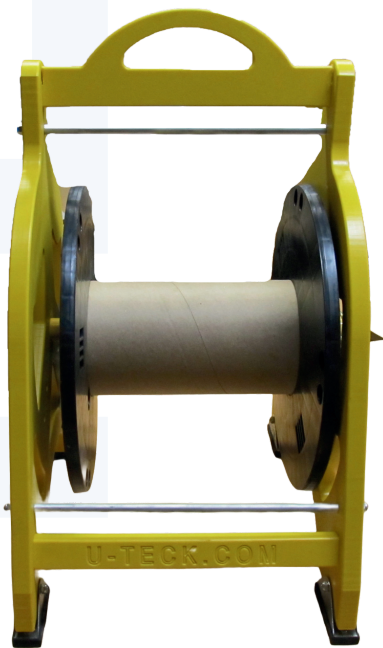

REEL DEAL SINGLE LINE PULL CADDY

Storing, transporting, and using your cable reels and pull lines on-site is no longer a multi-step process. With the new U-TECK Reel-Deal™ Reel Caddy, you can do all of this with one simple tool.

Features:

- Constructed from 3/4" impact resistant plastic
- High visibility safety yellow
- Quick release spindle construction for easy reel loading
- Pivoting, rubber feet and wide base prevents sliding or tipping
- Compact design perfect for storage and transport
- Made in America

Made from solid 3/4" impact resistant plastic, the Reel-Deal™ can handle the everyday wear and tear all of your equipment is subjected to, and then some. The non-fading safety yellow color gives you extra visibility. Notched handle makes for easy pick-up and go!

Whether you do work for telecoms or CATV's, the Reel-Deal™ Reel Caddy is ready to go to work for you.

Ordering Information

Product:	Description:	VPN:
Safety Yellow Reel-Deal™ Single	11.25 LBS., 14-1/2" L x 18" W x 23" H	59011