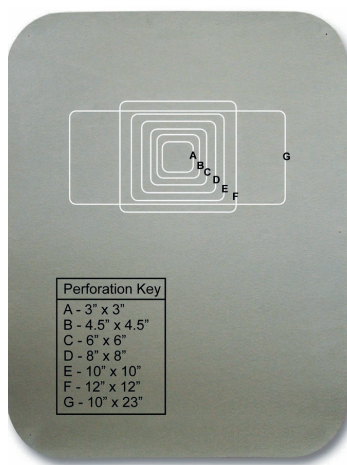

Ped-Mats increases visibility around your pedestals. You get all of these benefits without the burden of weed-eating or unsightly herbicide use.

WeedEnder™ is also available in rolls for a larger coverage area. Rolls can be from 1 ft to 8 ft wide, and up to 250 foot length.

Installation is simple. Determine the size of the pedestal and cut the Ped-Mat along the appropriate perforated lines and stake in place.

Before & After Ped Mat Installation

PED MAT SPECS

- Ped-Mat 1 is die-cut and perforated to fit around most round pedestals.
- Ped-Mat 2 is die-cut and perforated to fit around most square or rectangular pedestals.
- Ped-Mat 3 is not die-cut and fits in those hard-to-fit areas, such as next to poles, other pedestals, or other obstructions. You cut to fit.

WeedEnder™ Rolls: Available in 3' and 6' Width X 25' length. Longer rolls are available. Joining Strip is a 4" x 25' strip to join (splice) the WeedEnder™ rolls. Hardened Steel General Purpose Spiral Spikes are 6" long and are designed to hold the mat in place. Packed 100/Box. 316 Stainless Steel Staples measure 1 1/4" x 5/8" and are packed 2,000 per box. These are used to join two widths of WeedEnder™ material with the joining strip. Manual Staple Gun holds 150 stainless steel staples and is pre-set to allow staple penetration through the material for splices and repairs. Adhesive/Caulk is specially formulated for primerless adhesion to the WeedEnder material and the metal or wooden guardrail posts (in wet or dry conditions) to inhibit weed growth.

Ordering Information

Product:	Description:	VPN:
Ped-Mat 1 - 3' x 4'	37 lbs.	74001-G
Ped-Mat 2 - 3' x 4'	37 lbs.	74002-G
Ped-Mat 3 - 3' x 4'	37 lbs.	74003-G
Green Roll - 3' x 25'	17 lbs.	74203-G
Green Roll - 6' x 25'	34 lbs.	74006-G
Joining Strip - 4" x 25'	2.5 lbs.	74403-G
Gen. Purpose Spiral	8 lbs.	74000
Spikes 316 SS Staples	3.8lbs.	74100
Manual Staple Gun	4.4 lbs	74200
Adhesive/Caulk (tube)	10 lbs.	8ADHESIVE-W