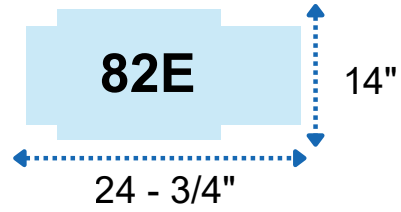

Backboard Specifications