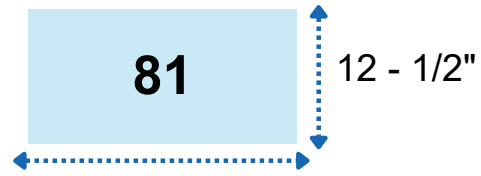

Backboard Specifications