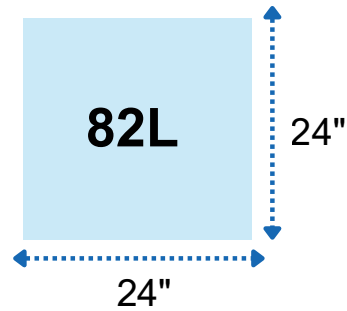

Backboard Specifications

Ordering Information

Fire Retardant Gray

Product :	Model :	Size:
50104-FR	04	47 - 15/16" x 48" x 3/4"
501079A-FR	79A	4 - 15/16" x 12 - 1/2" x 3/4"
501081-FR	81	12 - 1/2" x 25 - 1/2" x 3/4"
501082A-FR	82A	6 - 3/4" x 38 - 1/2" x 3/4"
501082B-FR	82B	9 - 3/8" x 54 - 7/8" x 3/4"
501082C-FR	82C	11 - 7/8" x 55 - 5/8" x 3/4"
501082D-FR	82D	6 - 3/4" x 21 - 3/8" x 3/4"
501082E-FR	82E	14" x 24 - 3/4" x 3/4"
501082F-FR	82F	14" x 24 - 3/4" x 3/4"
501082G-FR	82G	9 - 3/8" x 63" x 3/4"
501082H-FR	82H	17" x 26" x 3/4"
501082J-FR	82J	24" x 36" x 3/4"
501082K-FR	82K	24" x 24" x 3/4"
501082L-FR	82L	24" x 24" x 3/4"
501082M-FR	82M	48" x 96" x 3/4"

Fire Retardant White

Product :	Model :	Size:
50104-FRW	04	47 - 15/16" x 48" x 3/4"
501079A-FRW	79A	4 - 15/16" x 12 - 1/2" x 3/4"
501081-FRW	81	12 - 1/2" x 25 - 1/2" x 3/4"
501082A-FRW	82A	6 - 3/4" x 38 - 1/2" x 3/4"
501082B-FRW	82B	9 - 3/8" x 54 - 7/8" x 3/4"
501082C-FRW	82C	11 - 7/8" x 55 - 5/8" x 3/4"
501082D-FRW	82D	6 - 3/4" x 21 - 3/8" x 3/4"
501082E-FRW	82E	14" x 24 - 3/4" x 3/4"
501082F-FRW	82F	14" x 24 - 3/4" x 3/4"
501082G-FRW	82G	9 - 3/8" x 63" x 3/4"
501082H-FRW	82H	17" x 26" x 3/4"
501082J-FRW	82J	24" x 36" x 3/4"
501082K-FRW	82K	24" x 24" x 3/4"
501082L-FRW	82L	24" x 24" x 3/4"
501082M-FRW	82M	48" x 96" x 3/4"