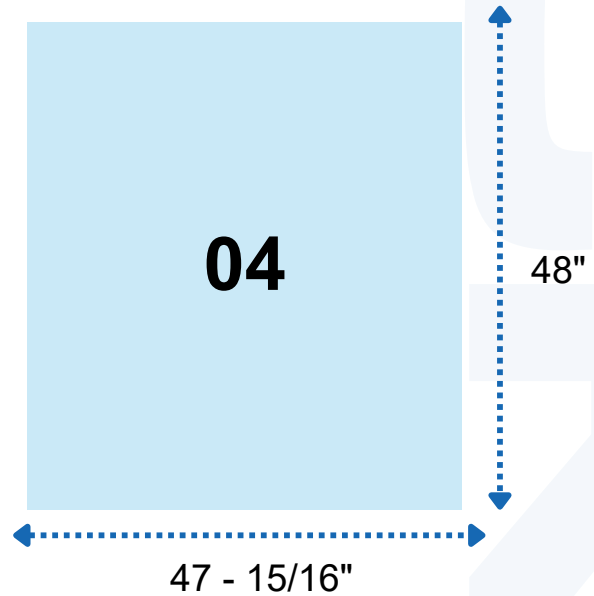

Backboard Specifications

Ordering Information

Fire Retardant Gray

Product :	Model :	Size:
50104-FR	04	47 - 15/16" x 48" x 3/4"
501079A-FR	79A	4 - 15/16" x 12 - 1/2" x 3/4"
501081-FR	81	12 - 1/2" x 25 - 1/2" x 3/4"
501082A-FR	82A	6 - 3/4" x 38 - 1/2" x 3/4"
501082B-FR	82B	9 - 3/8" x 54 - 7/8" x 3/4"
501082C-FR	82C	11 - 7/8" x 55 - 5/8" x 3/4"
501082D-FR	82D	6 - 3/4" x 21 - 3/8" x 3/4"
501082E-FR	82E	14" x 24 - 3/4" x 3/4"
501082F-FR	82F	14" x 24 - 3/4" x 3/4"
501082G-FR	82G	9 - 3/8" x 63" x 3/4"
501082H-FR	82H	17" x 26" x 3/4"
501082J-FR	82J	24" x 36" x 3/4"
501082K-FR	82K	24" x 24" x 3/4"
501082L-FR	82L	24" x 24" x 3/4"
501082M-FR	82M	48" x 96" x 3/4"

Fire Retardant White

Product :	Model :	Size:
50104-FRW	04	47 - 15/16" x 48" x 3/4"
501079A-FRW	79A	4 - 15/16" x 12 - 1/2" x 3/4"
501081-FRW	81	12 - 1/2" x 25 - 1/2" x 3/4"
501082A-FRW	82A	6 - 3/4" x 38 - 1/2" x 3/4"
501082B-FRW	82B	9 - 3/8" x 54 - 7/8" x 3/4"
501082C-FRW	82C	11 - 7/8" x 55 - 5/8" x 3/4"
501082D-FRW	82D	6 - 3/4" x 21 - 3/8" x 3/4"
501082E-FRW	82E	14" x 24 - 3/4" x 3/4"
501082F-FRW	82F	14" x 24 - 3/4" x 3/4"
501082G-FRW	82G	9 - 3/8" x 63" x 3/4"
501082H-FRW	82H	17" x 26" x 3/4"
501082J-FRW	82J	24" x 36" x 3/4"
501082K-FRW	82K	24" x 24" x 3/4"
501082L-FRW	82L	24" x 24" x 3/4"
501082M-FRW	82M	48" x 96" x 3/4"