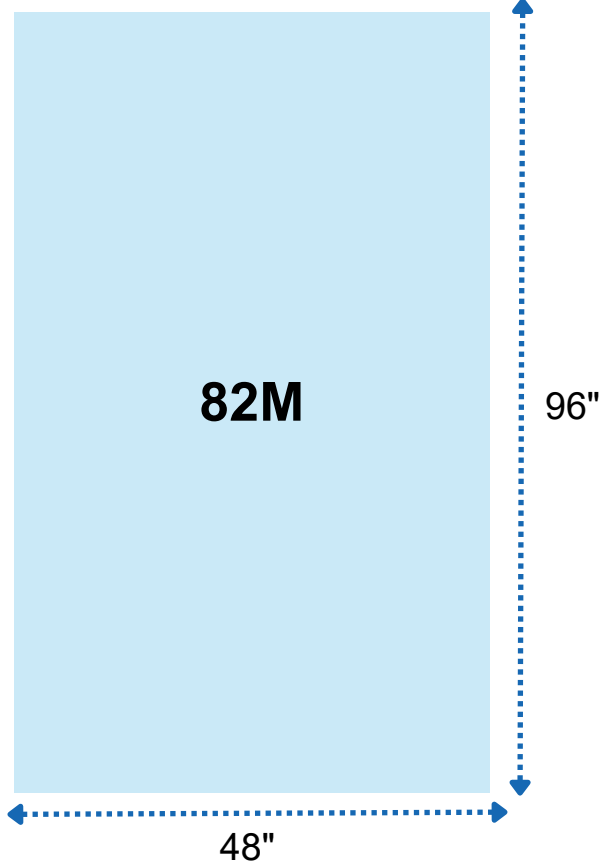

Backboard Specifications

Ordering Information

Fire Retardant Gray

Product :	Model :	Size:
50104-FR	04	47 - 15/16" x 48" x 3/4"
501079A-FR	79A	4 - 15/16" x 12 - 1/2" x 3/4"
501081-FR	81	12 - 1/2" x 25 - 1/2" x 3/4"
501082A-FR	82A	6 - 3/4" x 38 - 1/2" x 3/4"
501082B-FR	82B	9 - 3/8" x 54 - 7/8" x 3/4"
501082C-FR	82C	11 - 7/8" x 55 - 5/8" x 3/4"
501082D-FR	82D	6 - 3/4" x 21 - 3/8" x 3/4"
501082E-FR	82E	14" x 24 - 3/4" x 3/4"
501082F-FR	82F	14" x 24 - 3/4" x 3/4"
501082G-FR	82G	9 - 3/8" x 63" x 3/4"
501082H-FR	82H	17" x 26" x 3/4"
501082J-FR	82J	24" x 36" x 3/4"
501082K-FR	82K	24" x 24" x 3/4"
501082L-FR	82L	24" x 24" x 3/4"
501082M-FR	82M	48" x 96" x 3/4"

Fire Retardant White

Product :	Model :	Size:
50104-FRW	04	47 - 15/16" x 48" x 3/4"
501079A-FRW	79A	4 - 15/16" x 12 - 1/2" x 3/4"
501081-FRW	81	12 - 1/2" x 25 - 1/2" x 3/4"
501082A-FRW	82A	6 - 3/4" x 38 - 1/2" x 3/4"
501082B-FRW	82B	9 - 3/8" x 54 - 7/8" x 3/4"
501082C-FRW	82C	11 - 7/8" x 55 - 5/8" x 3/4"
501082D-FRW	82D	6 - 3/4" x 21 - 3/8" x 3/4"
501082E-FRW	82E	14" x 24 - 3/4" x 3/4"
501082F-FRW	82F	14" x 24 - 3/4" x 3/4"
501082G-FRW	82G	9 - 3/8" x 63" x 3/4"
501082H-FRW	82H	17" x 26" x 3/4"
501082J-FRW	82J	24" x 36" x 3/4"
501082K-FRW	82K	24" x 24" x 3/4"
501082L-FRW	82L	24" x 24" x 3/4"
501082M-FRW	82M	48" x 96" x 3/4"