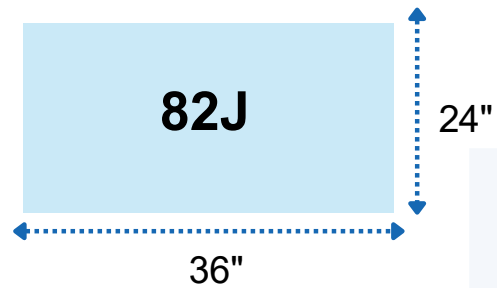

Backboard Specifications