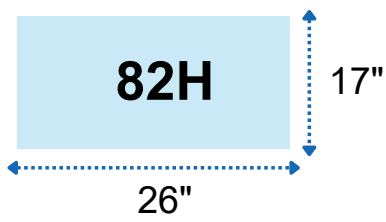

Backboard Specifications