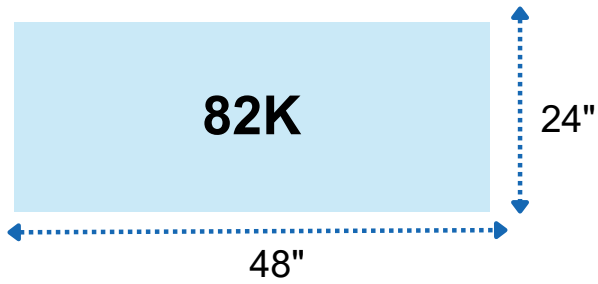

Backboard Specifications