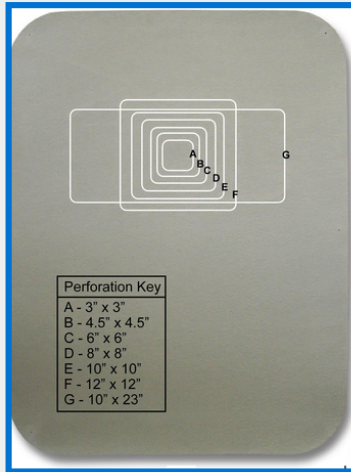

Installation is simple. Determine the size of the pedestal and cut the Ped-Mat along the appropriate perforated lines and stake in place.

Before & After Ped Mat Installation

PED MAT SPECS

Ped-Mat 1 is die-cut and perforated to fit around most round pedestals.
 Ped-Mat 2 is die-cut and perforated to fit around most square or rectangular pedestals.
 Ped-Mat 3 is not die-cut and fits in those hard-to-fit areas, such as next to poles, other pedestals, or other obstructions. You cut to fit.

WeedEnder™ Rolls: Available in 3' and 6' Width X 25' length. Longer rolls are available.

Joining Strip is a 4" x 25' strip to join (splice) the WeedEnder™ rolls.

Hardened Steel General Purpose Spiral Spikes are 6" long and are designed to hold the mat in place. Packed 100/Box.

316 Stainless Steel Staples measure 1 1/4" x 5/8" and are packed 2,000 per box. These are used to join two widths of WeedEnder™ material with the joining strip.

Manual Staple Gun holds 150 stainless steel staples and is pre-set to allow staple penetration through the material for splices and repairs.